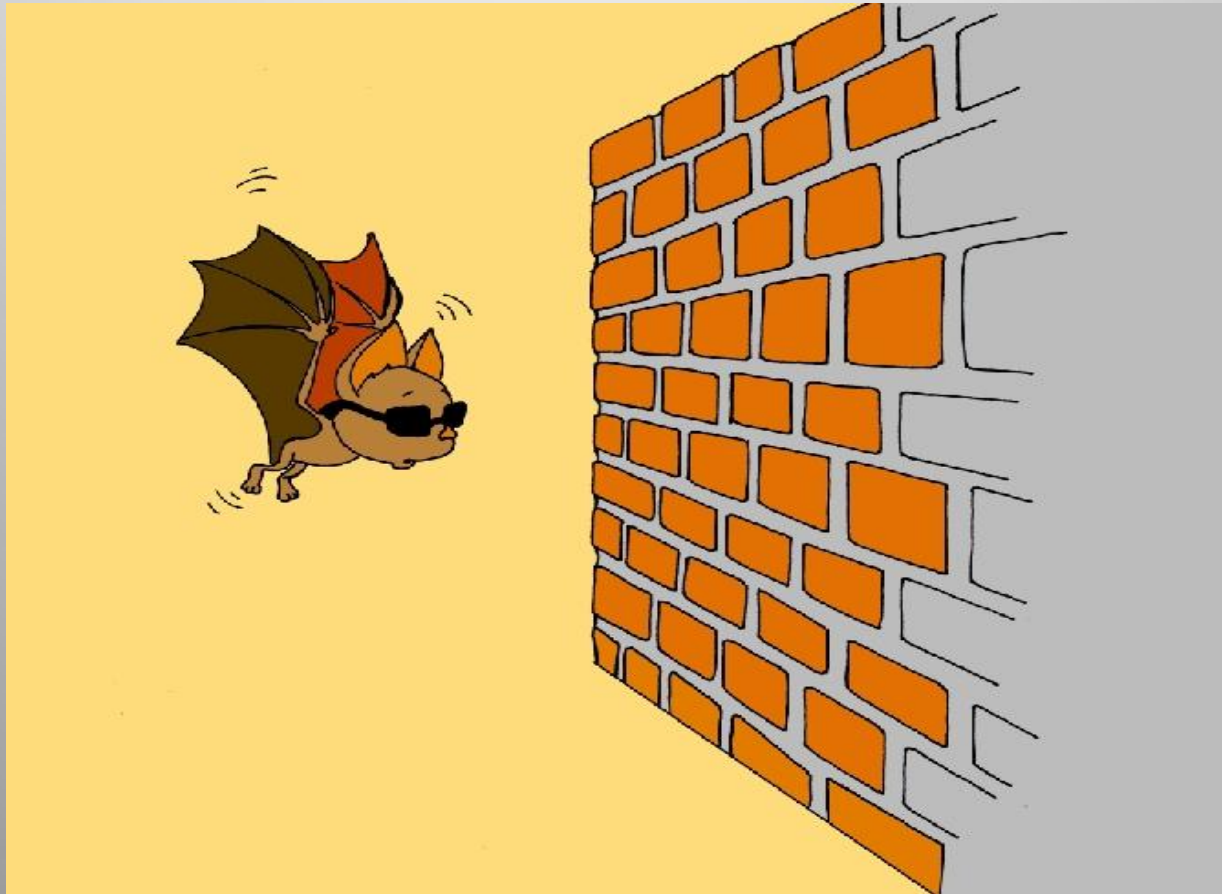

The background is a solid orange color. On the left, there is a black silhouette of a bat in flight. In the center, there is a black silhouette of a street lamp with a white lantern. On the right, there is a large black silhouette of a tree. A cartoon bat with a grey body, white face, red nose, and closed eyes is flying from the tree towards the center. Another black silhouette of a bat is flying in the center of the orange background.

Hematófagos

Carnívoros

Insectívoros

Piscívoros

Mitos sobre los murciélagos

- Que todos chupan sangra

Que son de mala suerte

Que son ciegos

Que son ratones viejos con alas

Que son aves

Que se enredan en el pelo de le gente

Dibujando lo aprendido!!